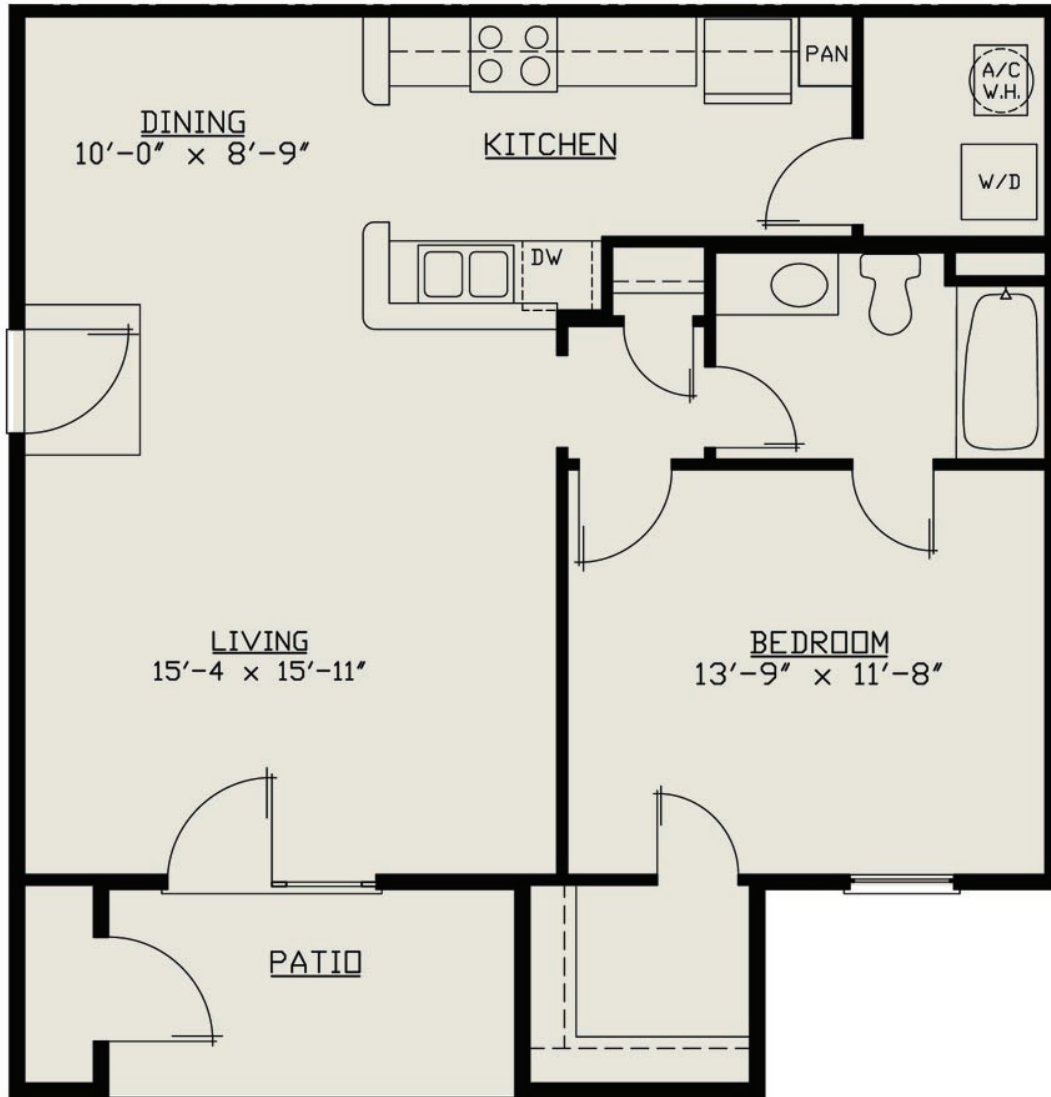

1-Bedroom :: 1-Bath :: 821 sq. ft.

R E S O R T S T Y L E L I V I N G

865-539-9130 or 877-539-9130 toll free

Professionally Managed by IMS, Inc. 865-522-5500