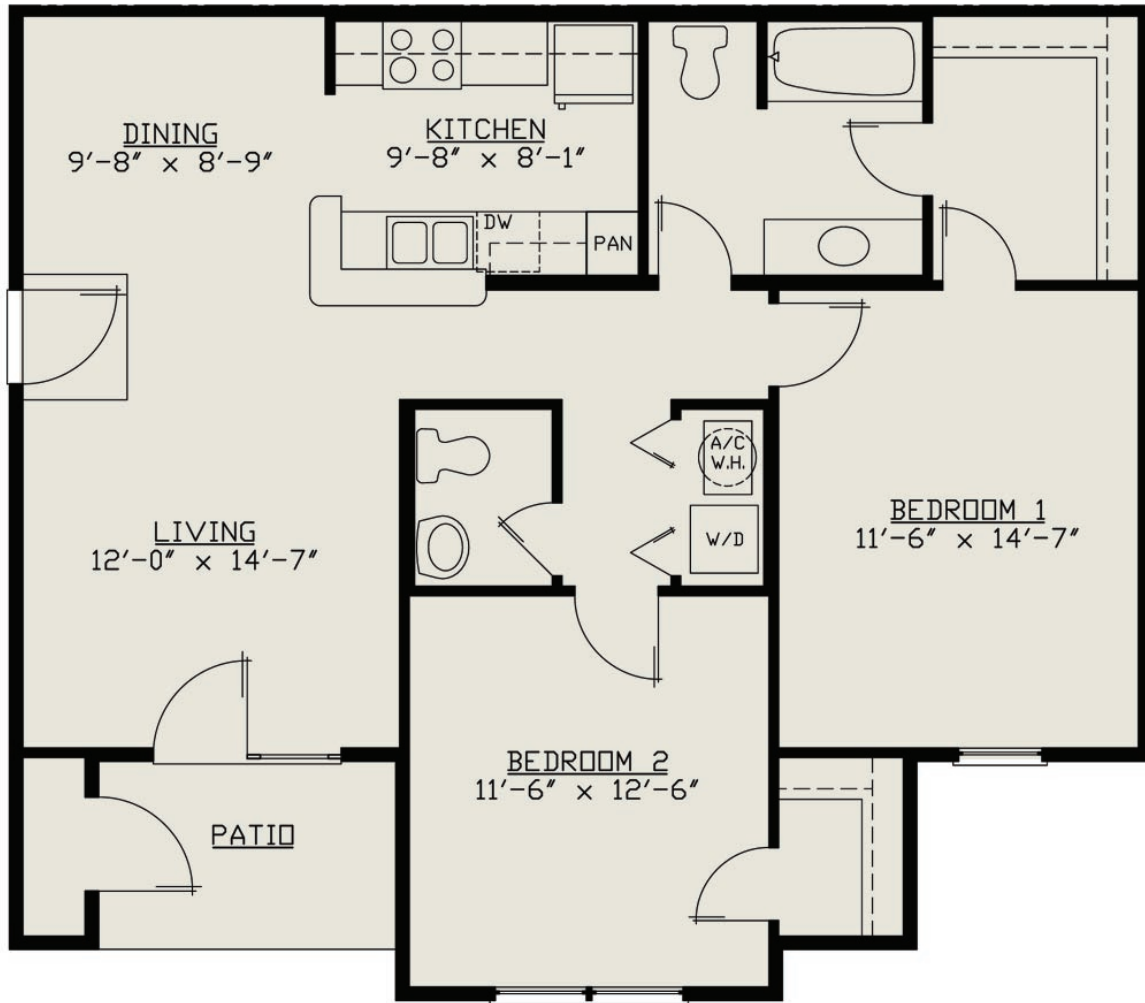

2-Bedroom ∴ 1 1/2-Bath ∴ 1009 sq. ft.

R E S O R T S T Y L E L I V I N G

865-539-9130 or 877-539-9130 toll free

Professionally Managed by IMS, Inc. 865-522-5500