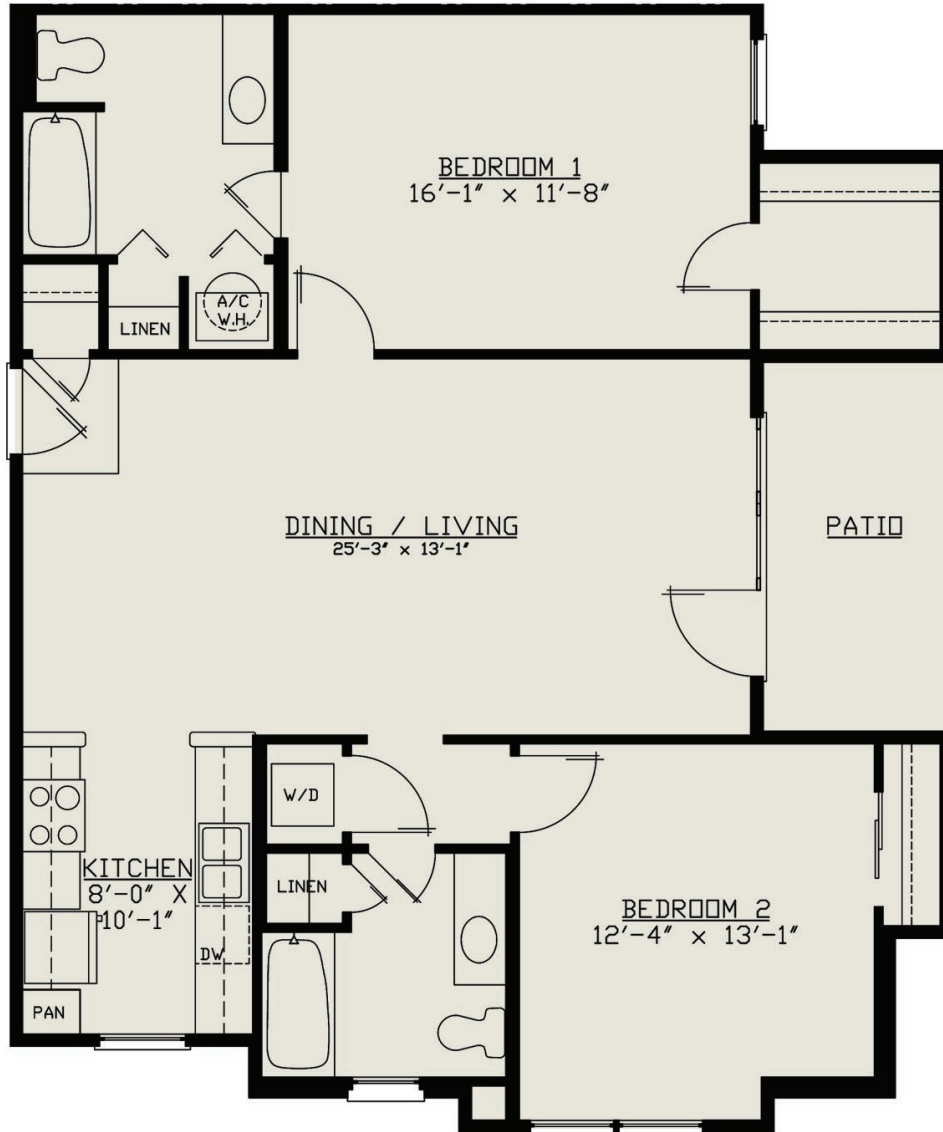

2-Bedroom End Unit :: 2-Bath :: 1118 sq. ft.

R E S O R T S T Y L E L I V I N G

865-539-9130 or 877-539-9130 toll free

Professionally Managed by **IMS**, Inc. 865-522-5500