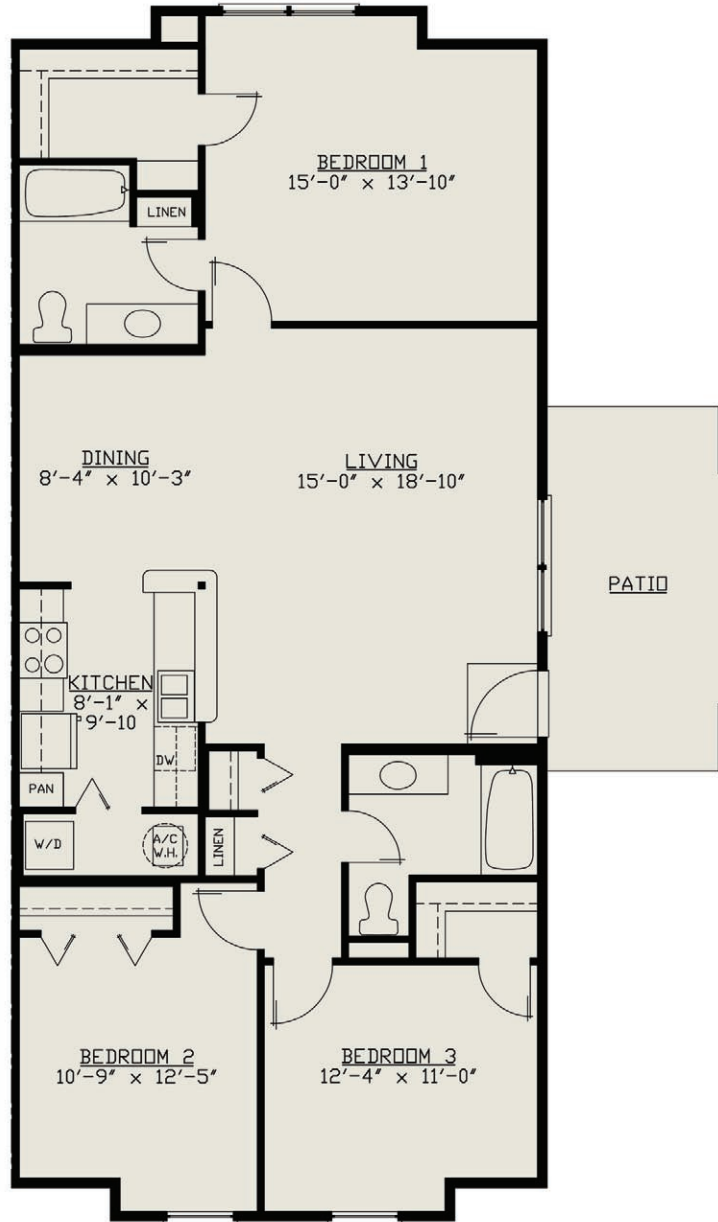

3-Bedroom :: 2 Bath :: 1293 sq. ft.

R E S O R T S T Y L E L I V I N G

865-539-9130 or 877-539-9130 toll free

Professionally Managed by **IMS**, Inc. 865-522-5500