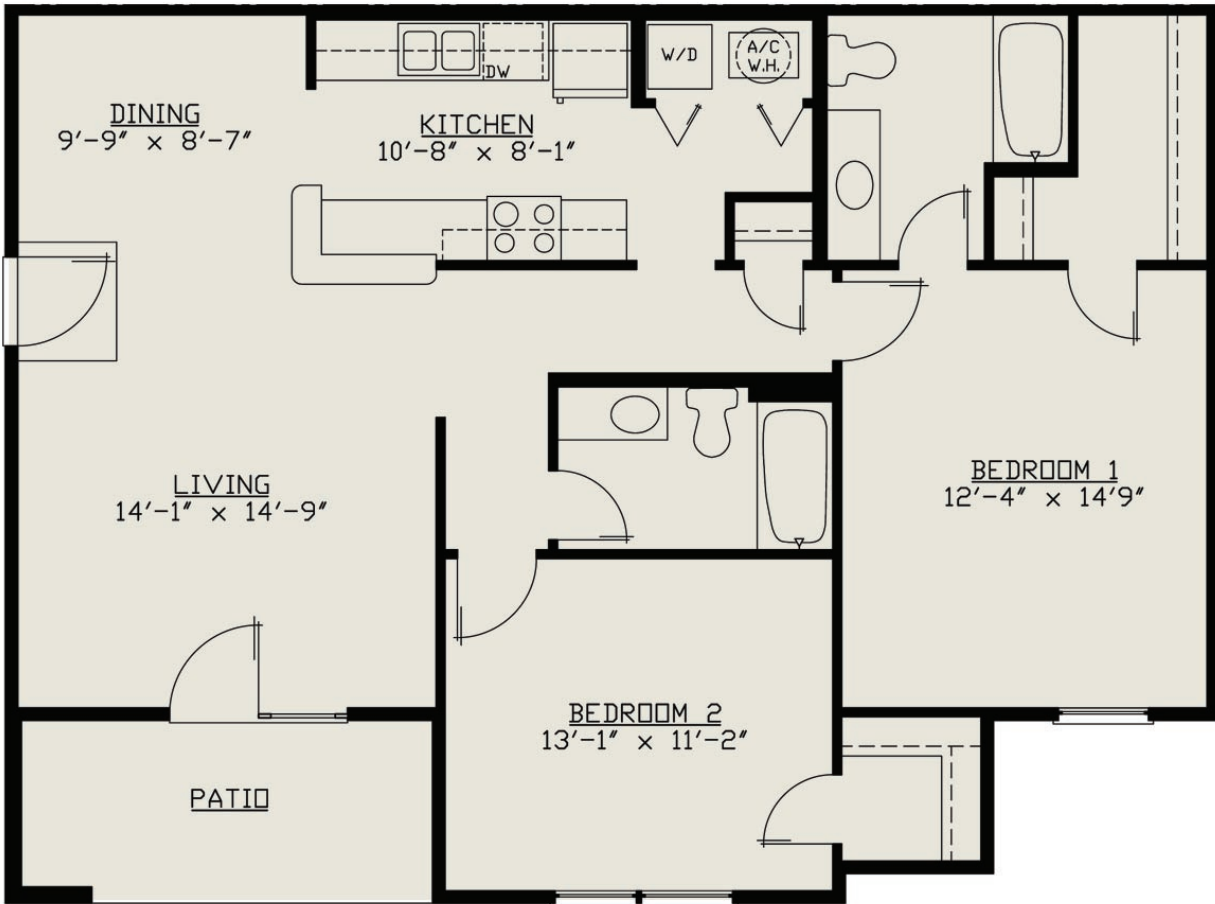

2-Bedroom Interior Unit :: 2-Bath :: 1099 sq. ft.

R E S O R T S T Y L E L I V I N G

865-539-9130 or 877-539-9130 toll free

Professionally Managed by **IMS**, Inc. 865-522-5500