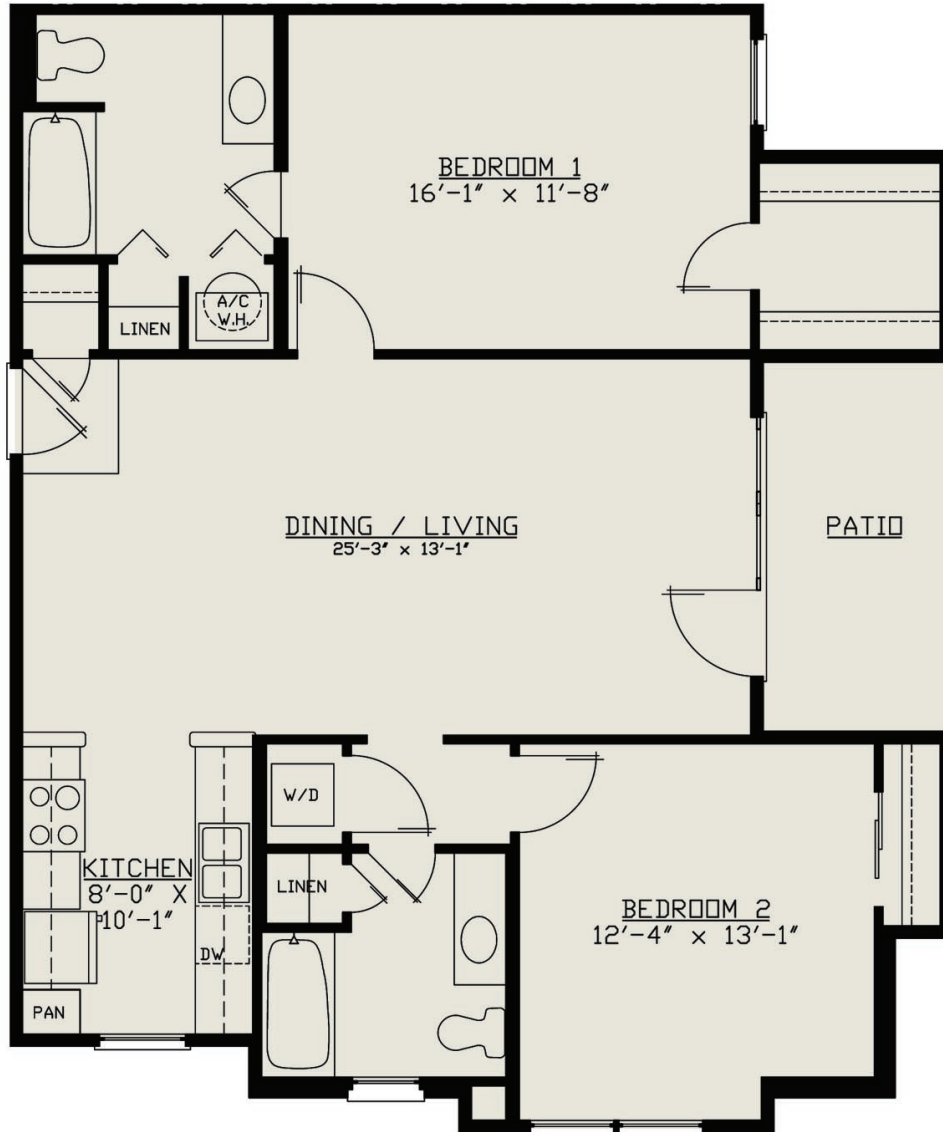

2-Bedroom End Unit :: 2-Bath :: 1118 sq. ft.

RESORT STYLE LIVING

865-539-9130 or 877-539-9130 toll free

Professionally Managed by **IMS**, Inc. 865-522-5500