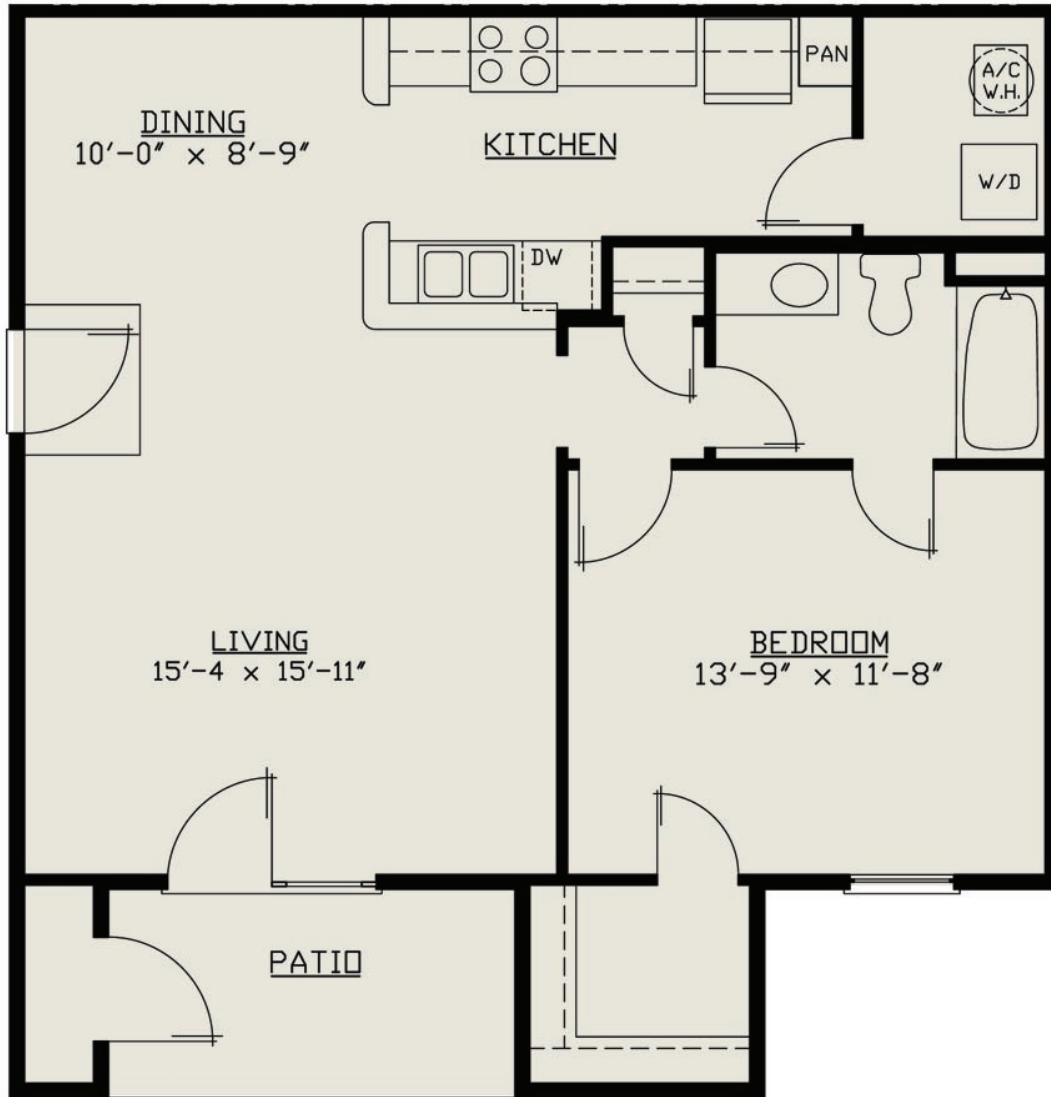

1-Bedroom ∴ 1-Bath ∴ 821 sq. ft.

R E S O R T S T Y L E L I V I N G

865-539-9130 or 877-539-9130 toll free

Professionally Managed by **IMS**, Inc. 865-522-5500