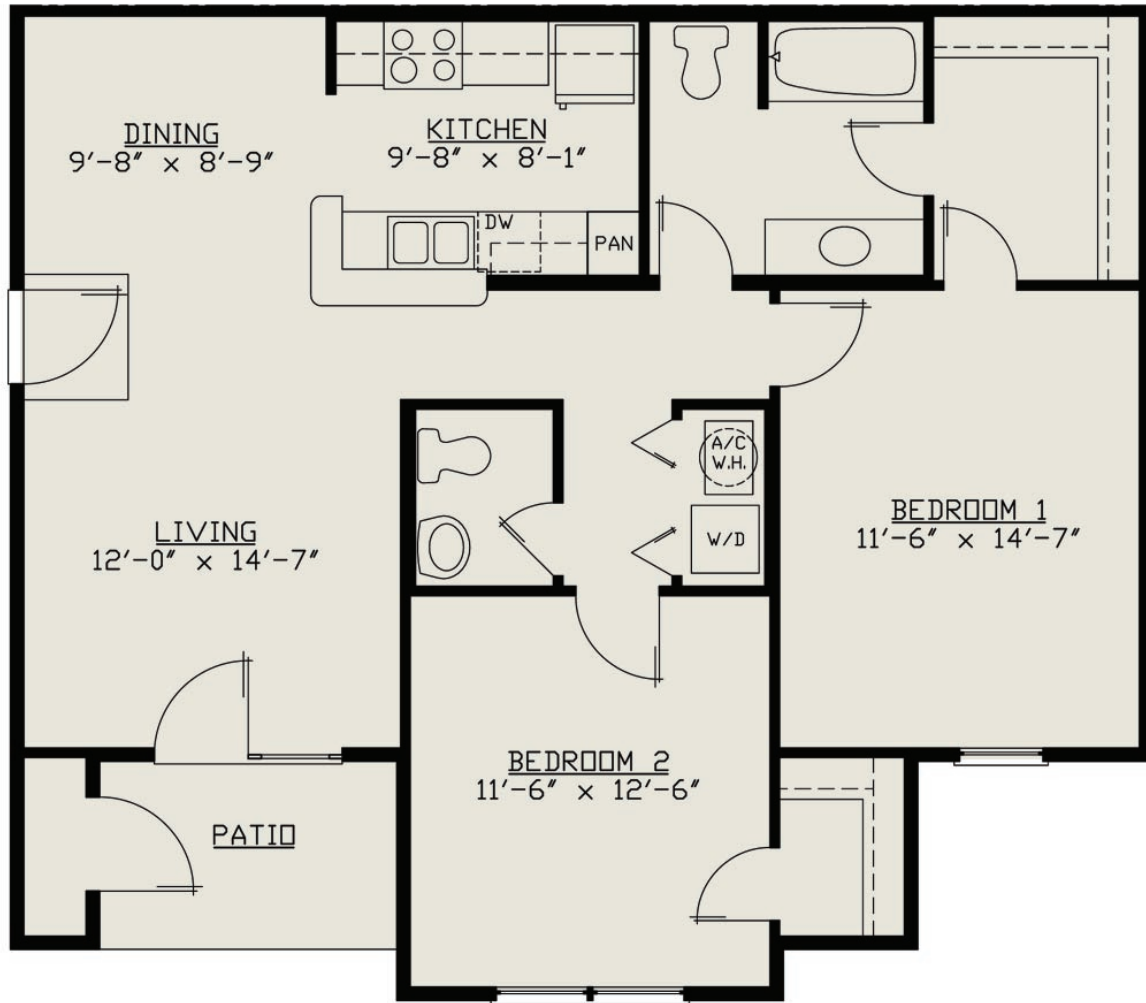

2-Bedroom ∴ 1 1/2-Bath ∴ 1009 sq. ft.

R E S O R T S T Y L E L I V I N G

865-539-9130 or 877-539-9130 toll free

Professionally Managed by IMS, Inc. 865-522-5500